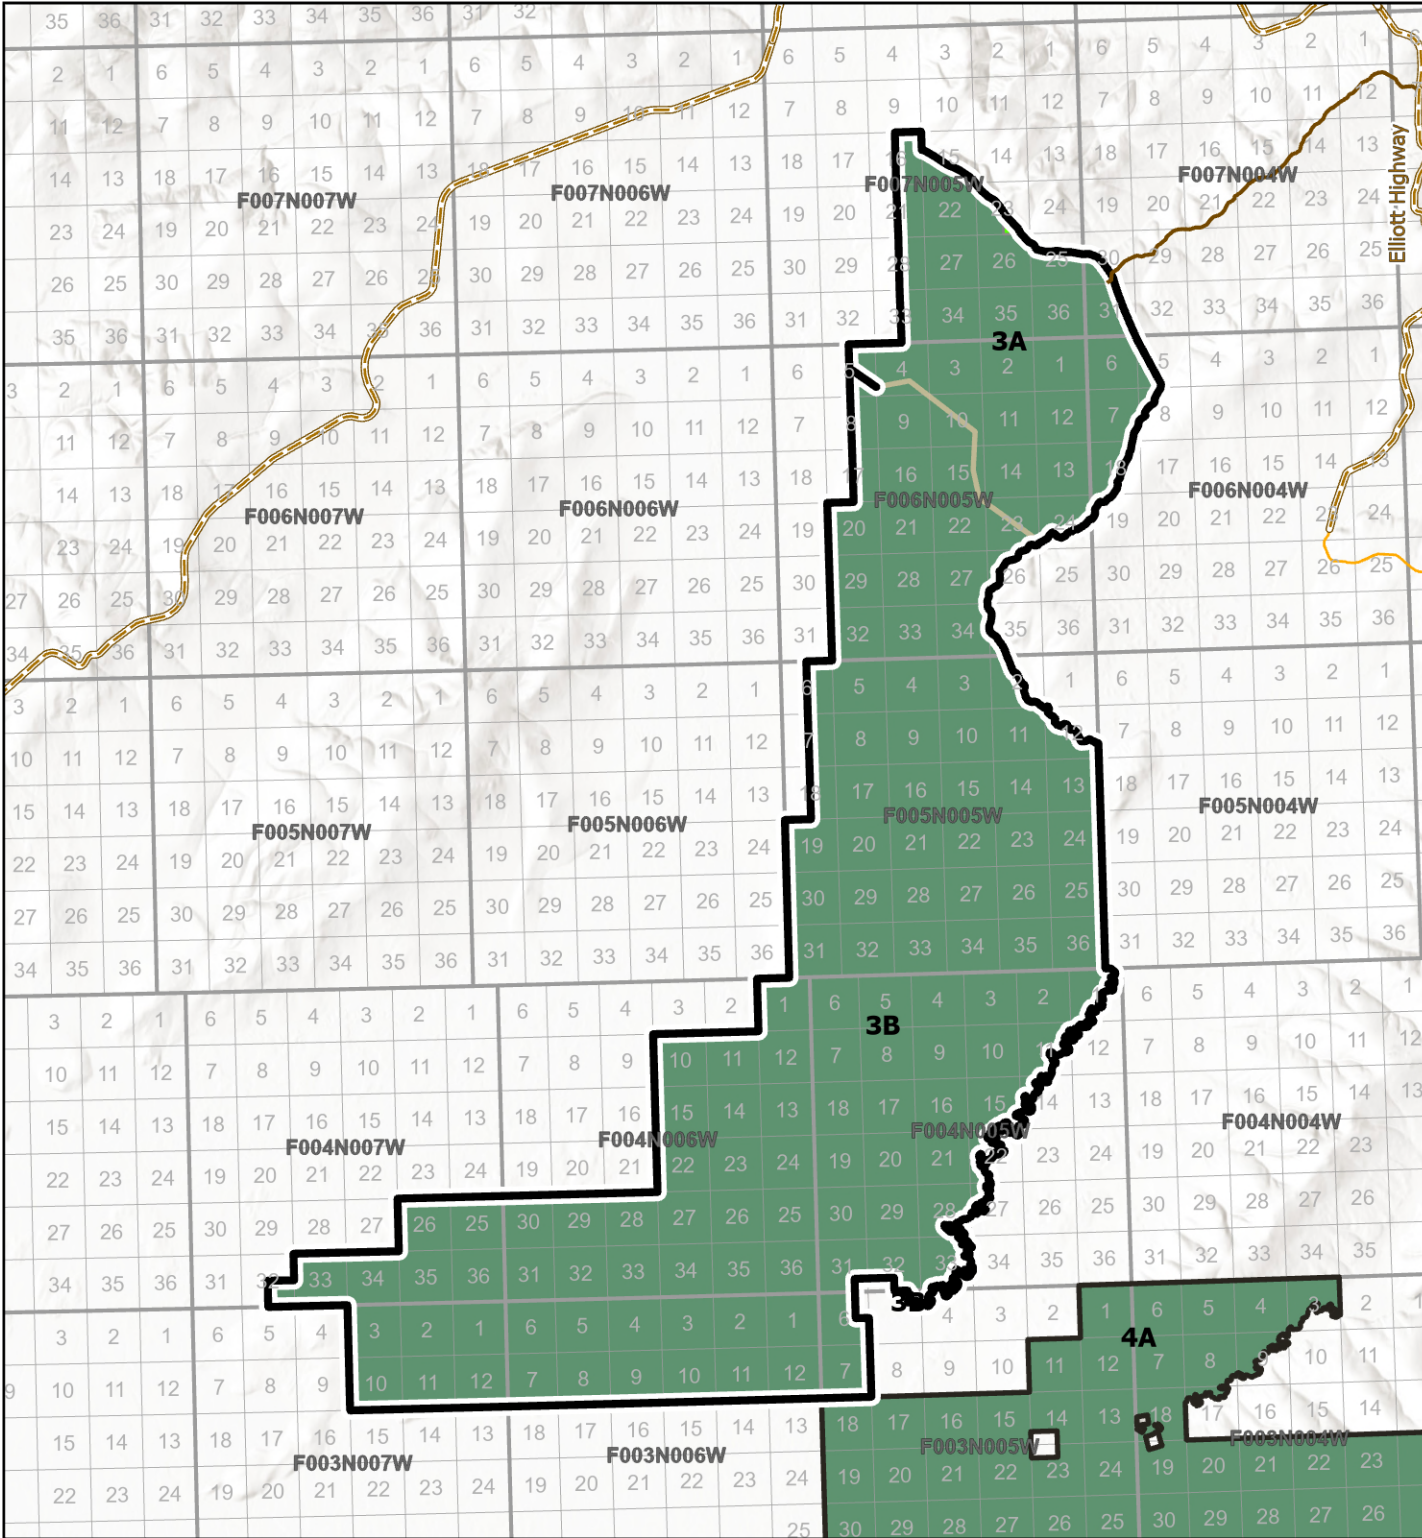

Land Designations within TVSF Management Unit 3

State Forest Boundary

- Highlighted Management Unit
- TVSF Management Units
- TVSF Management SubUnits

TVSF Land Classifications

- Forest Land
- Forest/Material Land
- Forest/Public Recreation Land

Roads

- Highway
- Active Forestry Roads
- DOT Roads